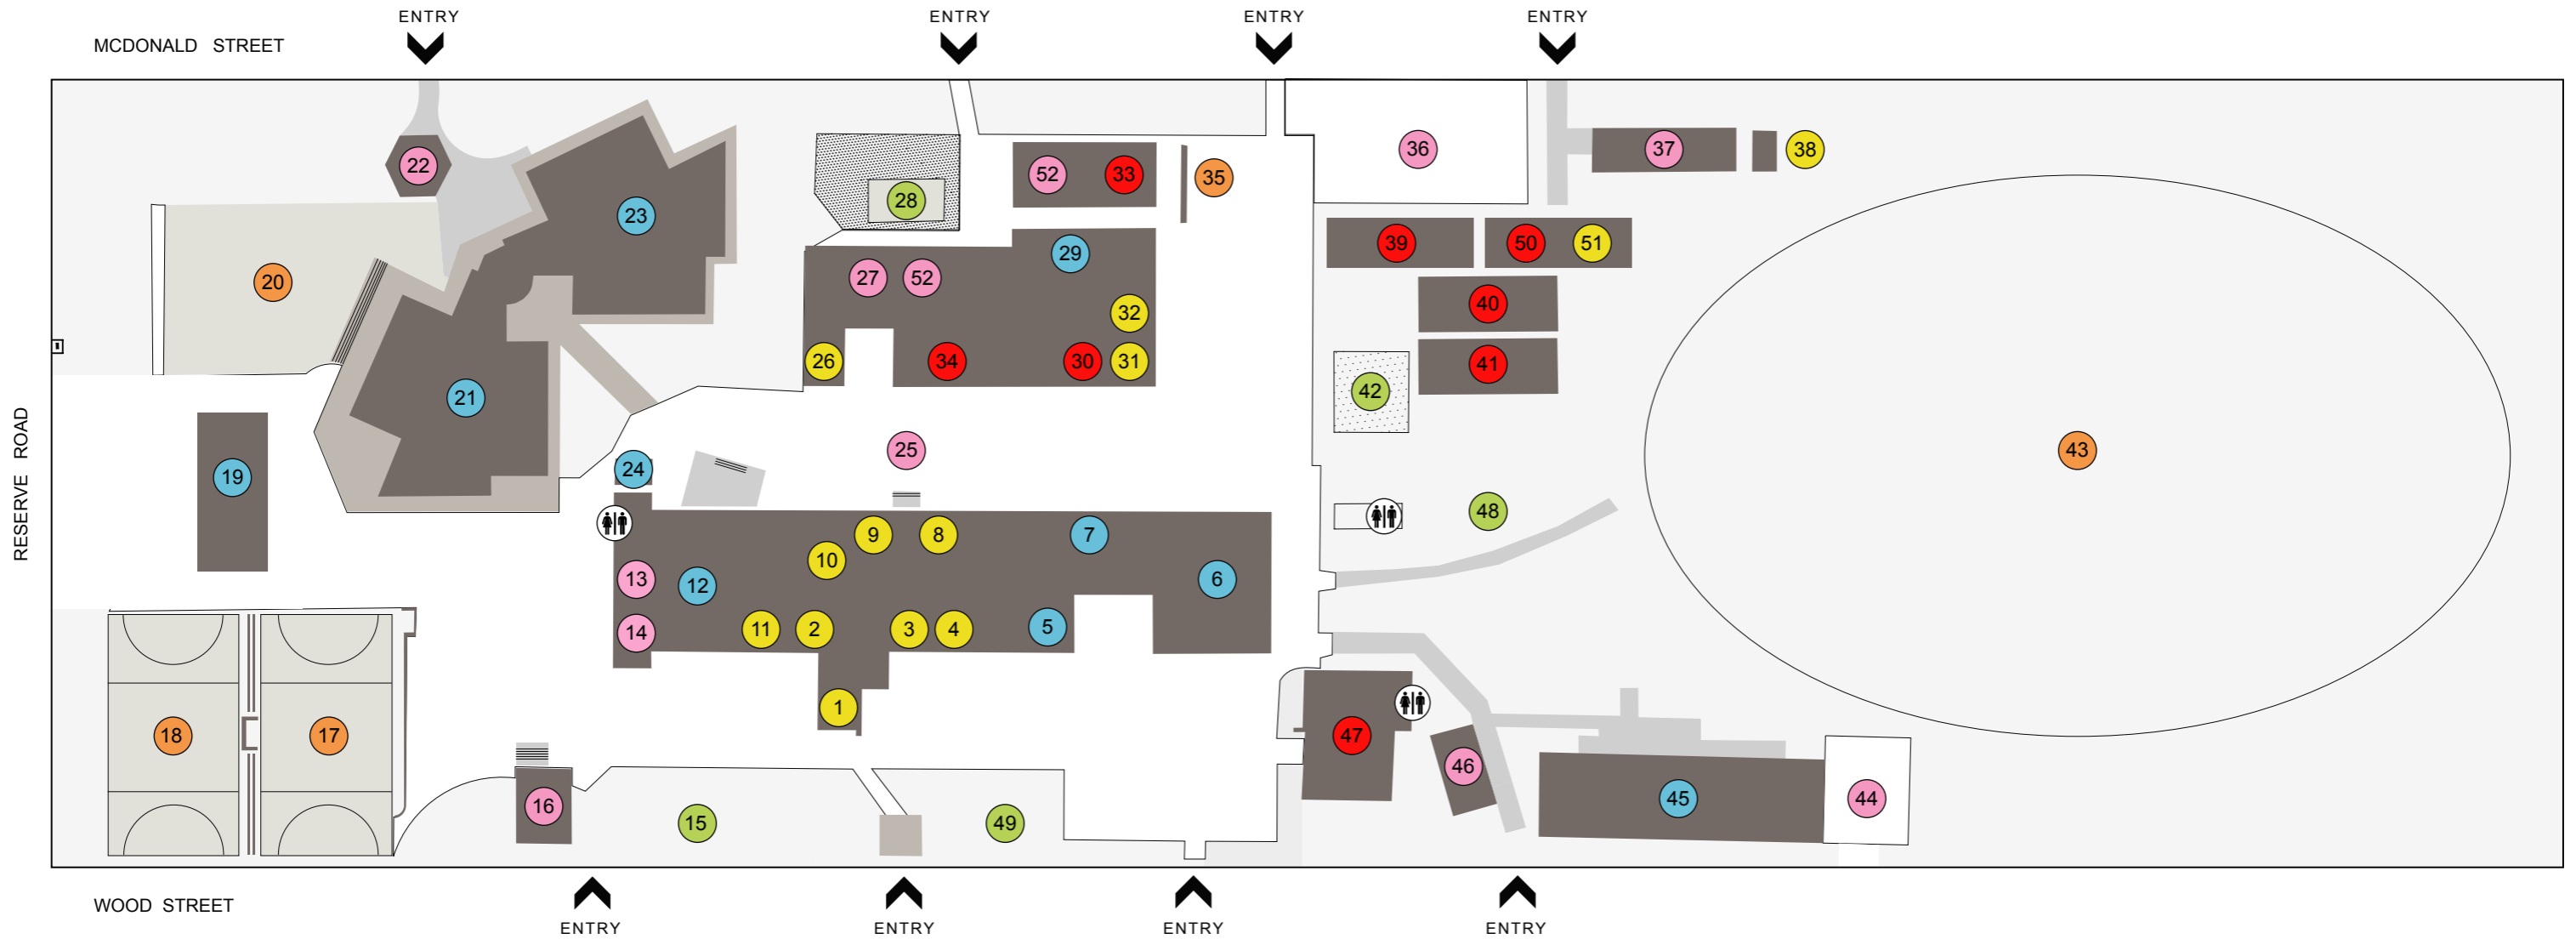

BEAUMARIS NORTH PRIMARY SCHOOL

BEAUMARIS
NORTH
PRIMARY
SCHOOL

LEGEND & COLOUR KEY

- Office/Administration
- Year Level Classrooms/Areas
- Specialist Rooms
- Playgrounds
- Sporting Areas
- Other Facilities/Services/Areas
- Toilets

- | | | | | | |
|--|---|---|---|---|--|
| ● 1 Principal's Office | ● 11 First Aid | ● 21 Year Six Classrooms | ● 31 Regional Staff | ● 41 Library | ● 51 PYP/Curriculum Coordinators |
| ● 2 Office | ● 12 Prep Learning Centre | ● 22 Rotunda | ● 32 PE Office | ● 42 Playground | ● 52 OSHC |
| ● 3 Interview Room | ● 13 Breezeway | ● 23 Year Five Classrooms | ● 33 BEET Room | ● 43 Oval | |
| ● 4 Staff Room | ● 14 Uniform Shop | ● 24 Years Five & Six Bag Shed | ● 34 Japanese Room | ● 44 Staff Carpark | |
| ● 5 Tree House | ● 15 Playground | ● 25 Undercover Assembly Area | ● 35 Rebound Wall | ● 45 Year Three Classrooms | |
| ● 6 Year Two Classrooms | ● 16 Canteen | ● 26 Wellbeing Centre | ● 36 Staff Carpark | ● 46 BBQ Area | |
| ● 7 Year One Classrooms | ● 17 Basketball Court | ● 27 Multi-purpose Room | ● 37 Bike Shed | ● 47 Art Room | |
| ● 8 IT | ● 18 Netball/Basketball Court | ● 28 Playground/sand pit | ● 38 Container | ● 48 Playground | |
| ● 9 Meeting Room | ● 19 Year Four Classrooms | ● 29 Year Four Classrooms | ● 39 Sports Shed | ● 49 Playground | |
| ● 10 Staff Toilets | ● 20 Synthetic Grass | ● 30 The Cubby House | ● 40 Music Rooms | ● 50 Science Room | |